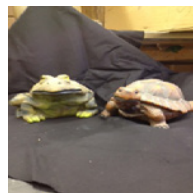

43
For your yard... one frog and one turtle
ceramic figures.
Donor: Winner's Circle Friend
Value: $40
Opening Bid: $10