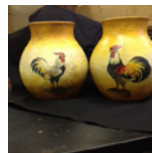

41
One set of Rooster Urns.
Donor: Winner's Circle Friend
Value: $40
Opening Bid: $10