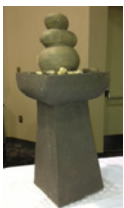

10
Stacked faux stone garden fountain.
Donor: Winner's Circle Friend
Value: $177
Opening Bid: $25