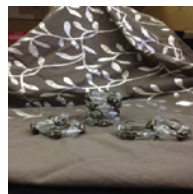

40
 Color Disco Lamp
 Donor: Winner's Circle Friend
 Value: \$15
 Opening Bid: \$5

41
 One set of Rooster Urns.
 Donor: Winner's Circle Friend
 Value: \$40
 Opening Bid: \$10

36
 Primary Bright's Bowl - set of 3
 Donor: Winner's Circle Friend
 Value: \$46
 Opening Bid: \$10